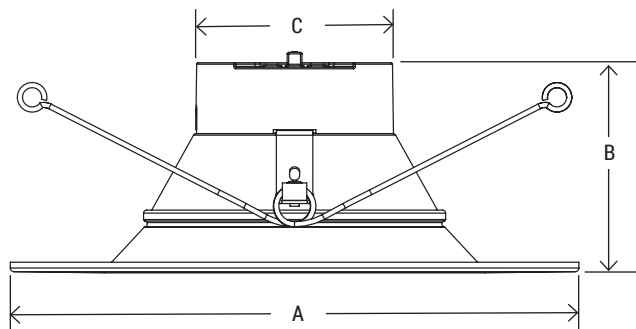

DIMENSION

CATALOG NO.	PT-DLR-B-6I-14-5C3P-2
A	7.4"
B	2.9"
C	xx"
Net Weight	.41 lbs
Gross Weight	.61 lbs

PT-DLR-B-6I-14-5C3P-2

5"/6" Baffle Retrofit Recessed Downlight with CCT and Wattage Selector

Catalog Number:	Project Name:	Note:	Date:	Type:
-----------------	---------------	-------	-------	-------