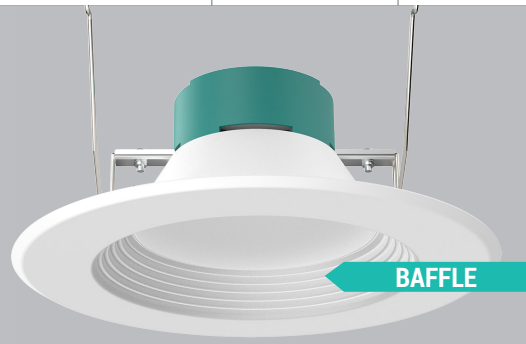

PT-DLR-B-6I-14-5C3P-2

5"/6" Baffle Retrofit Recessed Downlight with CCT and Wattage Selector

Catalog Number:	Project Name:	Note:	Date:	Type:

Why stock three different color temperatures when you can have 15-in-1? Retrofit residential downlights are taking the market by storm! Available in 6" and featuring color selectable technology that lets the user choose between 2700K, 3000K, 3500K, 4000K, or 5000K.

Ideal use for residential housings, high-rise condominiums, the healthcare industry, universities/campuses, shopping centers and hospitality.

15
IN
OPTIONS
DOWNLIGHT

5 CCT
SELECTOR

WATTAGE
SELECTOR

CONSTRUCTION

PC driver housing and aluminum reflector with architectural white finish. Easy clip-in to existing can housing. Standard gasket included to ensure proper seal. E26 base included.

ELECTRICAL

Luminaire is built with the highest quality 120V drivers, ensuring energy efficiency.

ENERGY SAVINGS

80% more energy savings than traditional lamps. Low heat production requires less air-conditioning requirements, further increasing energy cost savings.

DIMMING

Triac dimmable down to 5%. Compatible with most major brands of dimmers.

LISTING

ETL Listed, Energy Star Listed, RoHS

TECHNICAL SPECIFICATION

WATTAGE	7W/10W/14W
CCT	2700K/3000K/3500K/4000K/5000K
CRI	90
DIMMING	Triac dimming
VOLTAGE	120V
POWER FREQUENCY	60 Hz
BEAM ANGLE	100°
POWER FACTOR	>0.9
WORKING TEMPERATURE	-14°F ~ 122°F
IP RATING	IP40, For damp location
WARRANTY	5 year limited (Standard)