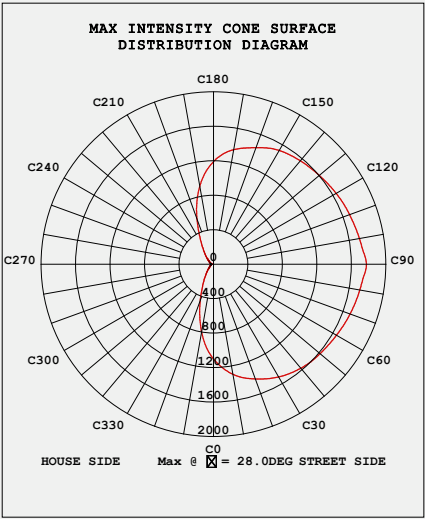

LED MINI WALL PACK

Ordering information

Brand	Wattage xxxW	PCP	3CCT
WP10 Series	15W 20W 30W	PC= Power & CCT Selectable P=Photocell	3000K/4000K/5000K

Detail

Multiple Emergency Solutions

LED MINI WALL PACK

PHOTOMETRICS

Packing/Weight

Part NO.	Outer Carton Size	Qty/Carton(pcs)	Net weight(lbs)	Gross weight(lbs)
15W/30W	20.1 x 13.8 x11.8inches	12	17.9 lbs	144pcs