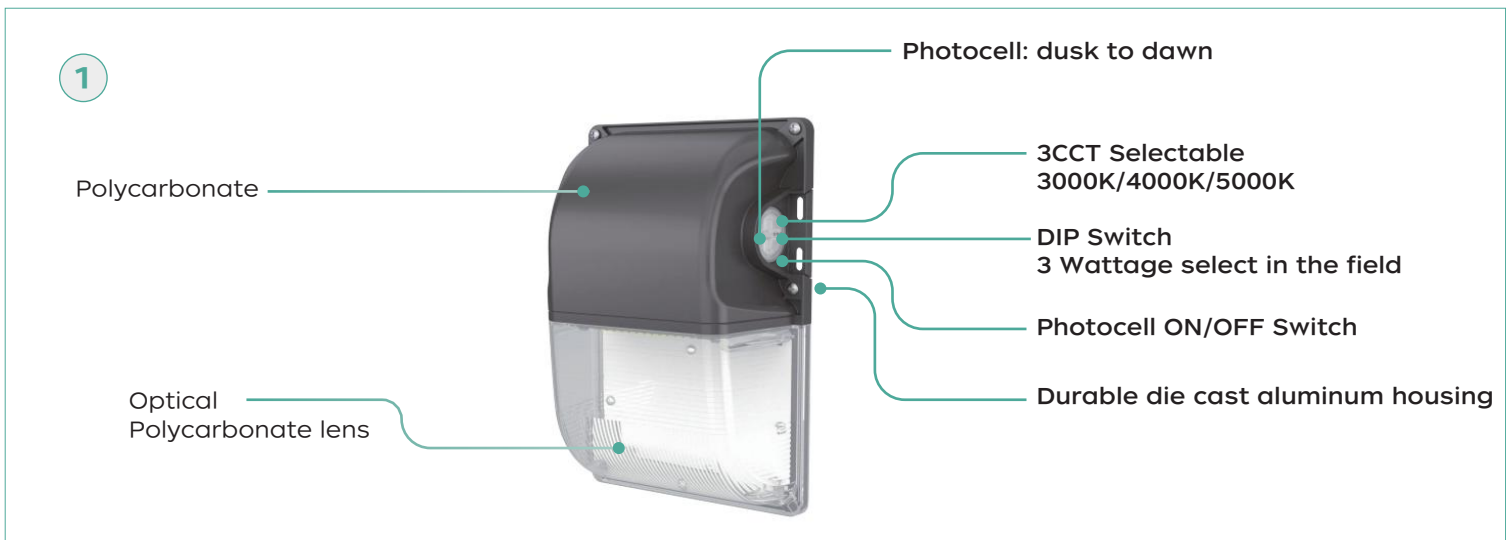

LED MINI WALL PACK

J-WP10[®]

FEATURES AND SPECIFICATIONS

Construction

- Housing: ADC12 Aluminum Die Casting
- Lens: Polycarbonate
- Easy to install and operate

Electrical

- High efficacy up to 130lm/W
- AC120-277V, 0-10V dimming
- CCT & Wattage Selectable
- Surge Protection: L/N 2KV
- Waterproof: IP65 rated

Applications

- Security lighting, Entryways, Stairwells, Hallways, Outdoor commercial, Outdoor residential

Installation

- Photocell dusk to dawn function available

Warranty

- 5 years warranty

Specs at a Glance	* Nominal Wattage (Switchable)
Configuration	J-WP10-30W-PCP-3CCT
CCT (K)	3000K/4000K/5000K Tunable
Wattage (W)	30W/20W/15W wattage adjustable
Lumens (lm)	max.3900lm
Efficacy (LPW)	Up to 130lm/w
Photocell	Dusk to Dawn function available
CRI	>80
Input Voltage	AC120-277V
Operating Temp	-20°C-45°C
Certifications	ETL&DLC 5.1 Premium
Warranty	5-year limited warranty

LED MINI WALL PACK

Ordering information

Brand	Wattage xxxW	PCP	3CCT
WP10 Series	15W 20W 30W	PC= Power & CCT Selectable P=Photocell	3000K/4000K/5000K

Detail

Multiple Emergency Solutions

LED MINI WALL PACK

PHOTOMETRICS