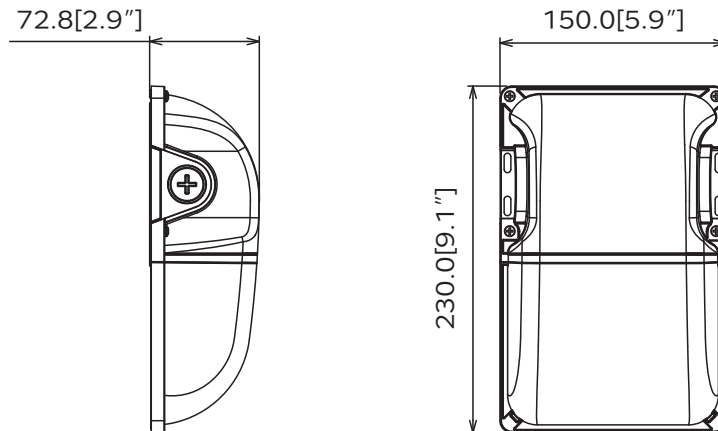

LED MINI WALL PACK

J-WP10[®]

FEATURES AND SPECIFICATIONS

Construction

- Housing: ADC12 Aluminum Die Casting
- Lens: Polycarbonate
- Easy to install and operate

Electrical

- High efficacy up to 130lm/W
- AC120-277V, 0-10V dimming
- CCT & Wattage Selectable
- Surge Protection: L/N 2KV
- Waterproof: IP65 rated

LED MINI WALL PACK

Ordering information

Brand	Wattage xxxW	PCP	3CCT
WP10 Series	15W 20W 30W	PC= Power & CCT Selectable P=Photocell	3000K/4000K/5000K

Detail

Multiple Emergency Solutions

LED MINI WALL PACK

PHOTOMETRICS

Packing/Weight

Part NO.	Outer Carton Size	Qty/Carton(pcs)	Net weight(lbs)	Gross weight(lbs)
15W/30W	20.1 x 13.8 x11.8inches	12	17.9 lbs	144pcs