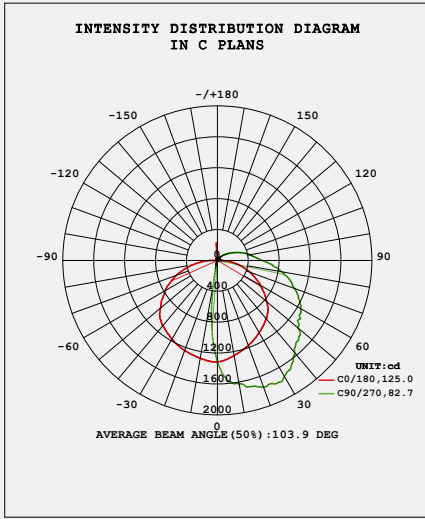

LED MINI WALL PACK

Ordering information

Brand	Wattage xxxW	PCP	3CCT
WP10 Series	15W 20W 30W	PC= Power & CCT Selectable P=Photocell	3000K/4000K/5000K

Detail

Multiple Emergency Solutions

LED MINI WALL PACK

PHOTOMETRICS

Packing/Weight

Part NO.	Outer Carton Size	Qty/Carton(pcs)	Net weight(lbs)	Gross weight(lbs)
15W/30W	20.1 x 13.8 x11.8inches	12	17.9 lbs	144pcs