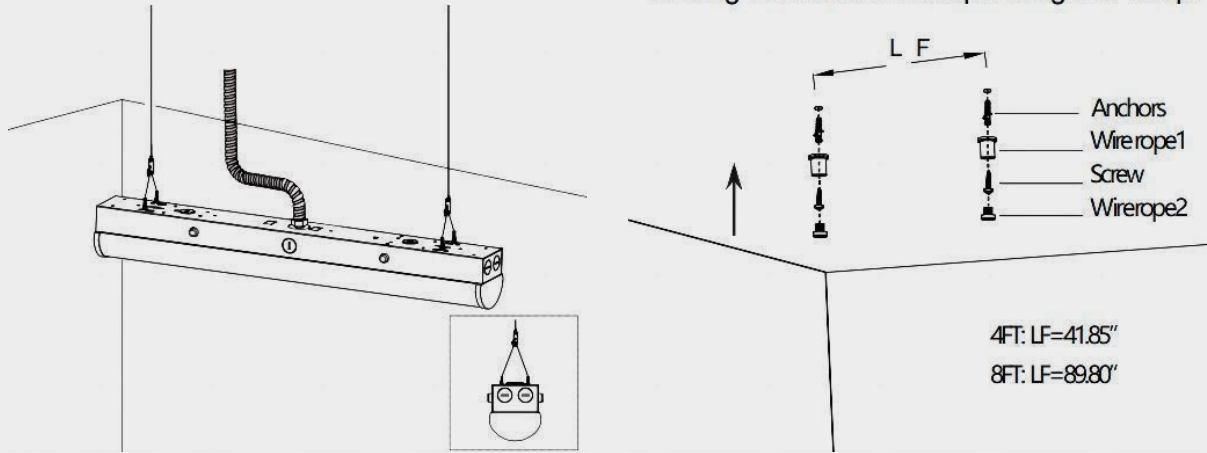

Caution:

The Linear Strips can be connected
Max. 450W.

Max. Connection:
4FT: 10pcs
8FT: 5pcs

Use a link-able connector to connect two fixtures if row connection, keep the row connection is on the straight.

Ceiling Installation Instruction

1. Punch a hole on the wall and put the expansion tube inside.

4FT: LF=36.22"

8FT: LF=83.38"

LED LINEAR STRIP

2. Make sure the power is off and wiring by using wire nuts.

3. Secure the fixture on the wall and lock it in tight.

4. Press upward the cover and lock it with springs tightly which located into the fixture.

5. The installation completed.

6. Press the buckle on both sides and remove, if you need to disassemble the cover.

LED LINEAR STRIP

1. Fixing the hook and suspending the lamp.

2. Adjusting the hanging rope length.

3. Adjusting the hanging rope making the LED Strip in a horizontal state.

4. Make sure the power is off and wiring by using wire nuts.