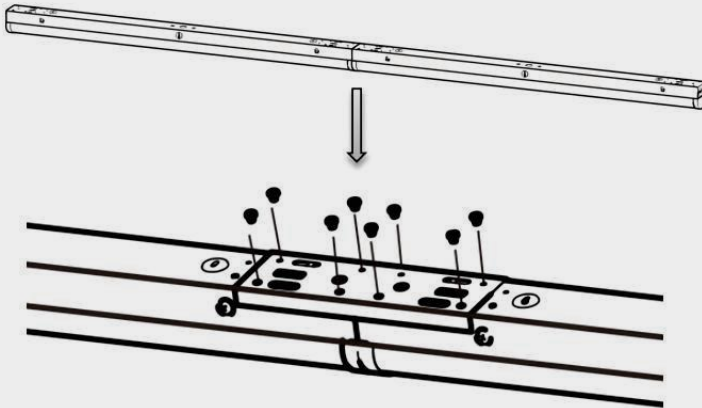

Detail

LED LINEAR STRIP

Dimensions

L=Length	W=Width	H=Height
48"	2.95"	3.27"
96"	2.95"	3.27"

Accessories (Sold Separately)

Plug-in Microwave Sensor

- 4m/13.12Max installation height
- detection distance is bigger 3m/9ft
- Detection angle is 30-150° (without glass cover)
- Remote control for setting detection area,hold time,daylight threshold,dimming level,standby period and daylight harvesting

LED LINEAR STRIP

Junction Box Cover Plate

- To cover the ceiling hole
- white painting to prevent rust, and keep the same color with the strip fixture

INSTALLATION

※ Slide the switches on the shell to select the desired CCT and wattage before installation

CAUTION: Turn off power before wiring fixture to the power supply

AC Power Input Wiring for the Initial Light

LED LINEAR STRIP

Ceiling Installation Instruction

Connection: Plug the male/female connector from the previous light to the female/male connector of the next light.

Caution:

The Linear Strips can be connected
Max. 450W.

Max. Connection:
4FT: 10pcs
8FT: 5pcs

Use a link-able connector to connect two fixtures if row connection, keep the row connection is on the straight.