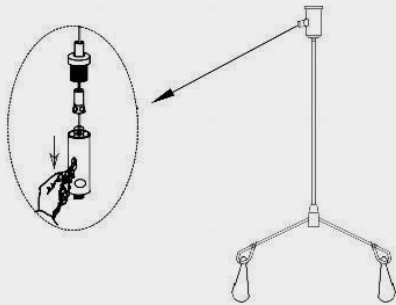

Caution:

The Linear Strips can be connected
Max. 450W.

Max. Connection:
4FT: 10pcs
8FT: 5pcs

Use a link-able connector to connect two fixtures if row connection, keep the row connection is on the straight.

Ceiling Installation Instruction

1. Punch a hole on the wall and put the expansion tube inside.

4FT: LF=36.22"

8FT: LF=83.38"

LED LINEAR STRIP

2. Make sure the power is off and wiring by using wire nuts.

3. Secure the fixture on the wall and lock it in tight.

4. Press upward the cover and lock it with springs tightly which located into the fixture.

5. The installation completed.

6. Press the buckle on both sides and remove, if you need to disassemble the cover.

LED LINEAR STRIP

1. Fixing the hook and suspending the lamp.

2. Adjusting the hanging rope length.

3. Adjusting the hanging rope making the LED Strip in a horizontal state.

4. Make sure the power is off and wiring by using wire nuts.