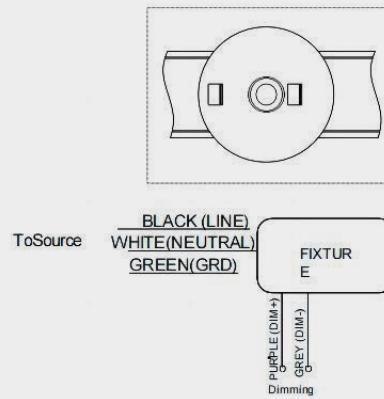

CAUTION: Turn off power before wiring fixture to the power supply

AC Power Input Wiring for the Initial Light

LED LINEAR STRIP

Ceiling Installation Instruction

Connection: Plug the male/female connector from the previous light to the female/male connector of the next light.

Caution:

The Linear Strips can be connected
Max. 450W.

Max. Connection:
4FT: 10pcs
8FT: 5pcs

Use a link-able connector to connect two fixtures if row connection, keep the row connection is on the straight.

Ceiling Installation Instruction

1. Punch a hole on the wall and put the expansion tube inside.

4FT: LF=36.22"

8FT: LF=83.38"

LED LINEAR STRIP

2. Make sure the power is off and wiring by using wire nuts.

3. Secure the fixture on the wall and lock it in tight.