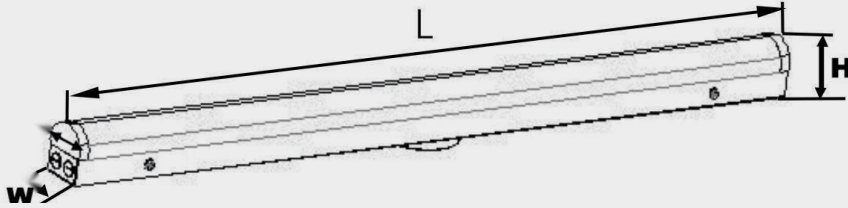

LED LINEAR STRIP

Ordering Guide

ST	Size LX	Wattage xxxW	CCT XX	Blank xx	Input Voltage
Strip Lights	4F 4FT 8F 8FT	45 20W/30W/45W 90 70W/80W/90W	3000K-4000K- 5000K- D CCT and Wattage Selectable	Blank Motion Sensor &Emergency Backup M Motion Sensor EM Emergency Backup CPA Non-montion & emergency	C 120-277Vac

Detail

LED LINEAR STRIP

Dimensions

L=Length	W=Width	H=Height
48"	2.95"	3.27"
96"	2.95"	3.27"

Accessories (Sold Separately)

Plug-in Microwave Sensor

- 4m/13.12Max installation height
- detection distance is bigger 3m/9ft
- Detection angle is 30-150° (without glass cover)
- Remote control for setting detection area,hold time,daylight threshold,dimming level,standby period and daylight harvesting