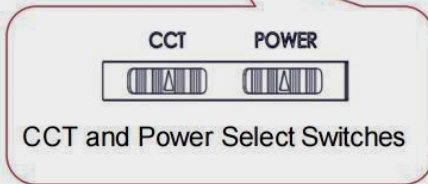

LED LINEAR STRIP

Junction Box Cover Plate

- To cover the ceiling hole
- white painting to prevent rust, and keep the same color with the strip fixture

INSTALLATION

※ Slide the switches on the shell to select the desired CCT and wattage before installation

CAUTION: Turn off power before wiring fixture to the power supply

AC Power Input Wiring for the Initial Light

LED LINEAR STRIP

Ceiling Installation Instruction

Connection: Plug the male/female connector from the previous light to the female/male connector of the next light.