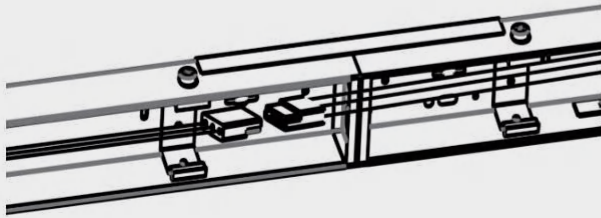

Detail

LED LINEAR STRIP

Dimensions

L=Length	W=Width	H=Height
48"	2.95"	3.27"
96"	2.95"	3.27"

Accessories (Sold Separately)

Plug-in Microwave Sensor

- 4m/13.12Max installation height
- detection distance is bigger 3m/9ft
- Detection angle is 30-150° (without glass cover)
- Remote control for setting detection area,hold time,daylight threshold,dimming level,standby period and daylight harvesting

LED LINEAR STRIP

Junction Box Cover Plate

- To cover the ceiling hole
- white painting to prevent rust, and keep the same color with the strip fixture

INSTALLATION

※ Slide the switches on the shell to select the desired CCT and wattage before installation

CAUTION: Turn off power before wiring fixture to the power supply

AC Power Input Wiring for the Initial Light

LED LINEAR STRIP

Ceiling Installation Instruction

Connection: Plug the male/female connector from the previous light to the female/male connector of the next light.

Caution:

The Linear Strips can be connected
Max. 450W.

Max. Connection:
4FT: 10pcs
8FT: 5pcs

Use a link-able connector to connect two fixtures if row connection, keep the row connection is on the straight.