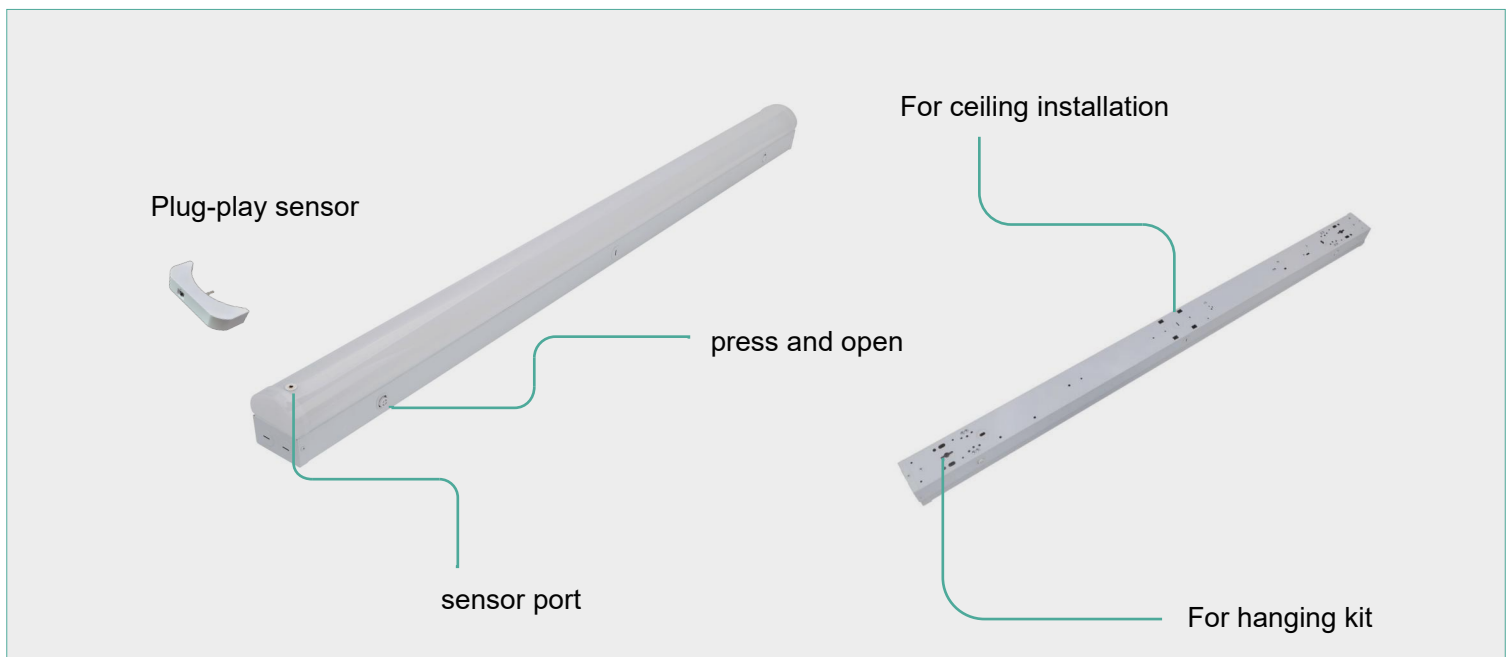

LED LINEAR STRIP

J-ST®

FEATURES AND SPECIFICATIONS

Construction

Sensor base is available
 Easy to open the strip light for quick installation
 Non-Yellow PC Lens
 Seamless Electronic Linkable available
 4FT and 8FT Options

Detail

LED LINEAR STRIP

Dimensions

L=Length	W=Width	H=Height
48"	2.95"	3.27"
96"	2.95"	3.27"

Accessories (Sold Separately)

Plug-in Microwave Sensor

- 4m/13.12Max installation height
- detection distance is bigger 3m/9ft
- Detection angle is 30-150° (without glass cover)
- Remote control for setting detection area,hold time,daylight threshold,dimming level,standby period and daylight harvesting

LED LINEAR STRIP

Junction Box Cover Plate

- To cover the ceiling hole
- white painting to prevent rust, and keep the same color with the strip fixture

INSTALLATION

※ Slide the switches on the shell to select the desired CCT and wattage before installation

Caution:

The Linear Strips can be connected
Max. 450W.

Max. Connection:
4FT: 10pcs
8FT: 5pcs

Use a link-able connector to connect two fixtures if row connection, keep the row connection is on the straight.