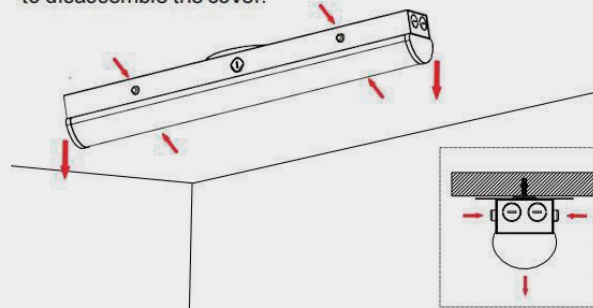

CAUTION: Turn off power before wiring fixture to the power supply

AC Power Input Wiring for the Initial Light

LED LINEAR STRIP

Ceiling Installation Instruction

Connection: Plug the male/female connector from the previous light to the female/male connector of the next light.

Caution:

The Linear Strips can be connected
Max. 450W.

Max. Connection:
4FT: 10pcs
8FT: 5pcs

Use a link-able connector to connect two fixtures if row connection, keep the row connection is on the straight.

Ceiling Installation Instruction

1. Punch a hole on the wall and put the expansion tube inside.

4FT: LF=36.22"

8FT: LF=83.38"

LED LINEAR STRIP

2. Make sure the power is off and wiring by using wire nuts.

3. Secure the fixture on the wall and lock it in tight.

4. Press upward the cover and lock it with springs tightly which located into the fixture.

5. The installation completed.

6. Press the buckle on both sides and remove, if you need to disassemble the cover.