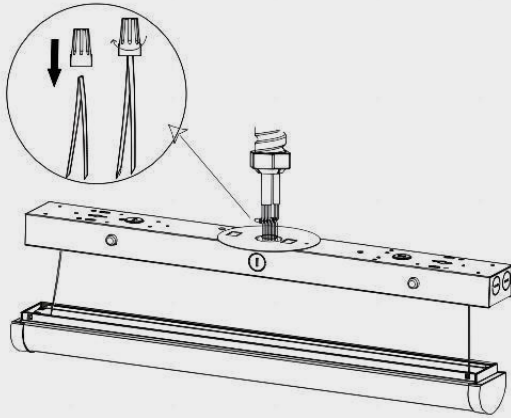

CAUTION: Turn off power before wiring fixture to the power supply

AC Power Input Wiring for the Initial Light

LED LINEAR STRIP

Ceiling Installation Instruction

Connection: Plug the male/female connector from the previous light to the female/male connector of the next light.

Caution:

The Linear Strips can be connected
Max. 450W.

Max. Connection:
4FT: 10pcs
8FT: 5pcs

Use a link-able connector to connect two fixtures if row connection, keep the row connection is on the straight.

Ceiling Installation Instruction

1. Punch a hole on the wall and put the expansion tube inside.

4FT: LF=36.22"

8FT: LF=83.38"

LED LINEAR STRIP

2. Make sure the power is off and wiring by using wire nuts.

3. Secure the fixture on the wall and lock it in tight.

4. Press upward the cover and lock it with springs tightly which located into the fixture.

5. The installation completed.

6. Press the buckle on both sides and remove, if you need to disassemble the cover.