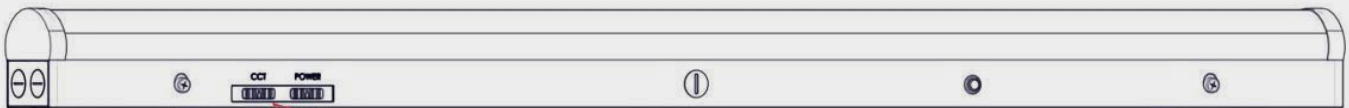

Detail

LED LINEAR STRIP

Dimensions

L=Length	W=Width	H=Height
48"	2.95"	3.27"
96"	2.95"	3.27"

Accessories (Sold Separately)

Plug-in Microwave Sensor

- 4m/13.12Max installation height
- detection distance is bigger 3m/9ft
- Detection angle is 30-150° (without glass cover)
- Remote control for setting detection area,hold time,daylight threshold,dimming level,standby period and daylight harvesting

LED LINEAR STRIP

Junction Box Cover Plate

- To cover the ceiling hole
- white painting to prevent rust, and keep the same color with the strip fixture

INSTALLATION

※ Slide the switches on the shell to select the desired CCT and wattage before installation

CAUTION: Turn off power before wiring fixture to the power supply

AC Power Input Wiring for the Initial Light

LED LINEAR STRIP

Ceiling Installation Instruction

Connection: Plug the male/female connector from the previous light to the female/male connector of the next light.

Caution:

The Linear Strips can be connected
Max. 450W.

Max. Connection:
4FT: 10pcs
8FT: 5pcs

Use a link-able connector to connect two fixtures if row connection, keep the row connection is on the straight.