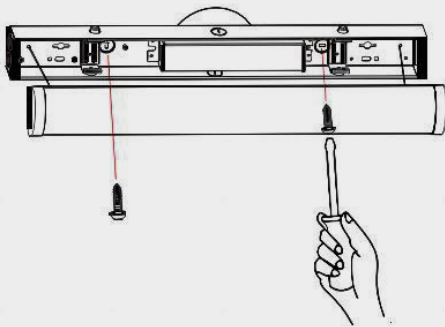

CAUTION: Turn off power before wiring fixture to the power supply

AC Power Input Wiring for the Initial Light

LED LINEAR STRIP

Ceiling Installation Instruction

Connection: Plug the male/female connector from the previous light to the female/male connector of the next light.

Caution:

The Linear Strips can be connected
Max. 450W.

Max. Connection:
4FT: 10pcs
8FT: 5pcs

Use a link-able connector to connect two fixtures if row connection, keep the row connection is on the straight.

Ceiling Installation Instruction

1. Punch a hole on the wall and put the expansion tube inside.

4FT: LF=36.22"

8FT: LF=83.38"

LED LINEAR STRIP

2. Make sure the power is off and wiring by using wire nuts.

3. Secure the fixture on the wall and lock it in tight.

4. Press upward the cover and lock it with springs tightly which located into the fixture.

5. The installation completed.

6. Press the buckle on both sides and remove, if you need to disassemble the cover.