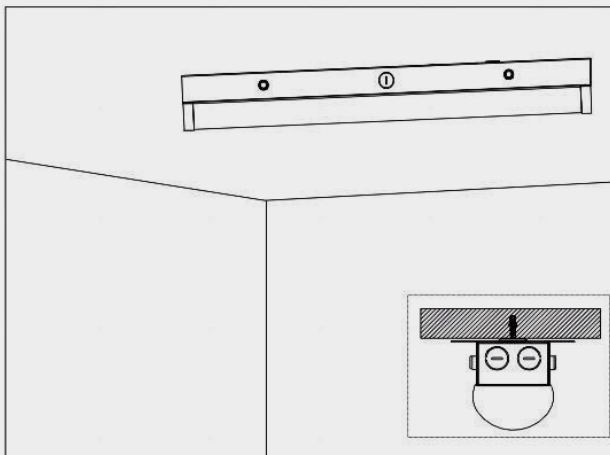

CAUTION: Turn off power before wiring fixture to the power supply

AC Power Input Wiring for the Initial Light

LED LINEAR STRIP

Ceiling Installation Instruction

Connection: Plug the male/female connector from the previous light to the female/male connector of the next light.

Caution:

The Linear Strips can be connected
Max. 450W.

Max. Connection:
4FT: 10pcs
8FT: 5pcs

Use a link-able connector to connect two fixtures if row connection, keep the row connection is on the straight.

Ceiling Installation Instruction

1. Punch a hole on the wall and put the expansion tube inside.

4FT: LF=36.22"

8FT: LF=83.38"

LED LINEAR STRIP

2. Make sure the power is off and wiring by using wire nuts.

3. Secure the fixture on the wall and lock it in tight.