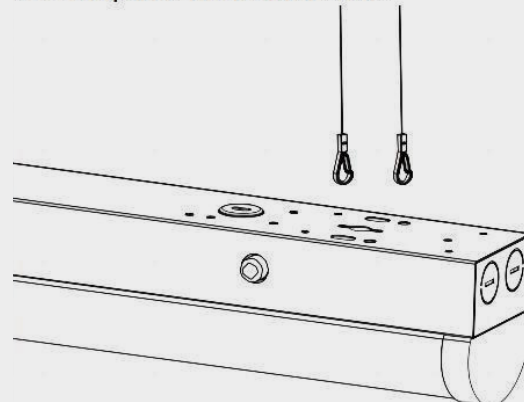

Caution:

The Linear Strips can be connected
Max. 450W.

Max. Connection:
4FT: 10pcs
8FT: 5pcs

Use a link-able connector to connect two fixtures if row connection, keep the row connection is on the straight.

Ceiling Installation Instruction

1. Punch a hole on the wall and put the expansion tube inside.

4FT: LF=36.22"

8FT: LF=83.38"

LED LINEAR STRIP

2. Make sure the power is off and wiring by using wire nuts.

3. Secure the fixture on the wall and lock it in tight.

4. Press upward the cover and lock it with springs tightly which located into the fixture.

5. The installation completed.

6. Press the buckle on both sides and remove, if you need to disassemble the cover.

LED LINEAR STRIP

1. Fixing the hook and suspending the lamp.

2. Adjusting the hanging rope length.

3. Adjusting the hanging rope making the LED Strip in a horizontal state.

4. Make sure the power is off and wiring by using wire nuts.