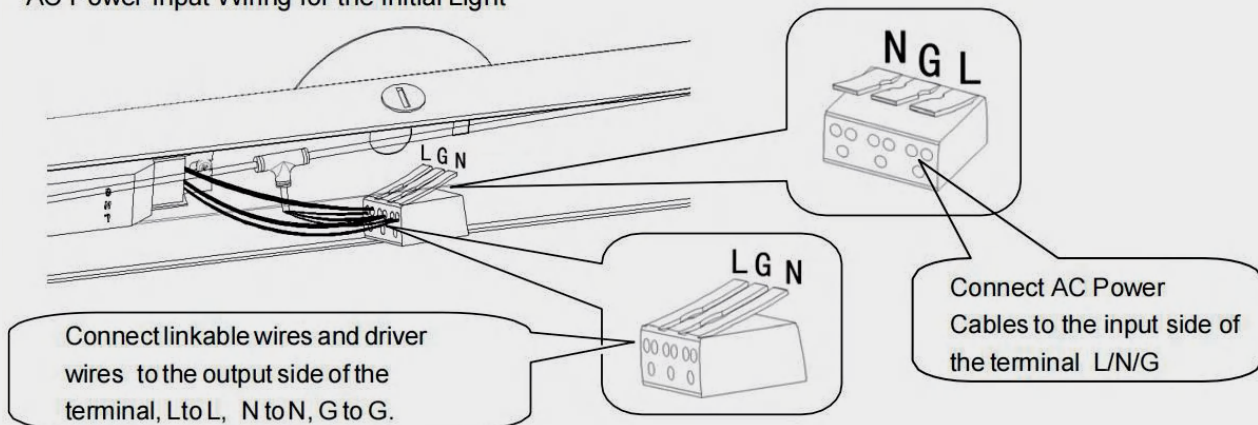

Detail

LED LINEAR STRIP

Dimensions

L=Length	W=Width	H=Height
48"	2.95"	3.27"
96"	2.95"	3.27"

Accessories (Sold Separately)

Plug-in Microwave Sensor

- 4m/13.12Max installation height
- detection distance is bigger 3m/9ft
- Detection angle is 30-150° (without glass cover)
- Remote control for setting detection area,hold time,daylight threshold,dimming level,standby period and daylight harvesting

LED LINEAR STRIP

Junction Box Cover Plate

- To cover the ceiling hole
- white painting to prevent rust, and keep the same color with the strip fixture

INSTALLATION

※ Slide the switches on the shell to select the desired CCT and wattage before installation

CAUTION: Turn off power before wiring fixture to the power supply

AC Power Input Wiring for the Initial Light

LED LINEAR STRIP

Ceiling Installation Instruction

Connection: Plug the male/female connector from the previous light to the female/male connector of the next light.

Caution:

The Linear Strips can be connected
Max. 450W.

Max. Connection:
4FT: 10pcs
8FT: 5pcs

Use a link-able connector to connect two fixtures if row connection, keep the row connection is on the straight.