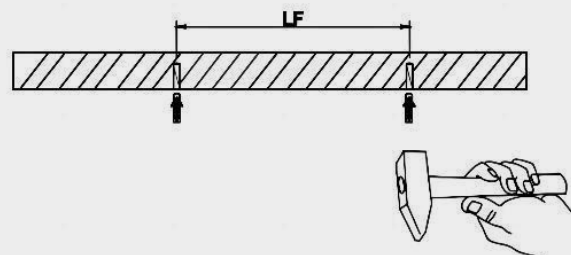

Detail

LED LINEAR STRIP

Dimensions

L=Length	W=Width	H=Height
48"	2.95"	3.27"
96"	2.95"	3.27"

Accessories (Sold Separately)

Plug-in Microwave Sensor

- 4m/13.12Max installation height
- detection distance is bigger 3m/9ft
- Detection angle is 30-150° (without glass cover)
- Remote control for setting detection area,hold time,daylight threshold,dimming level,standby period and daylight harvesting

CAUTION: Turn off power before wiring fixture to the power supply

AC Power Input Wiring for the Initial Light

LED LINEAR STRIP

Ceiling Installation Instruction

Connection: Plug the male/female connector from the previous light to the female/male connector of the next light.

Caution:

The Linear Strips can be connected
Max. 450W.

Max. Connection:
4FT: 10pcs
8FT: 5pcs

Use a link-able connector to connect two fixtures if row connection, keep the row connection is on the straight.

Ceiling Installation Instruction

1. Punch a hole on the wall and put the expansion tube inside.

4FT: LF=36.22"

8FT: LF=83.38"

LED LINEAR STRIP

2. Make sure the power is off and wiring by using wire nuts.

3. Secure the fixture on the wall and lock it in tight.