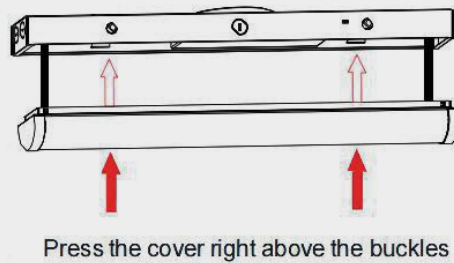

4. Press upward the cover and lock it with springs tightly which located into the fixture.