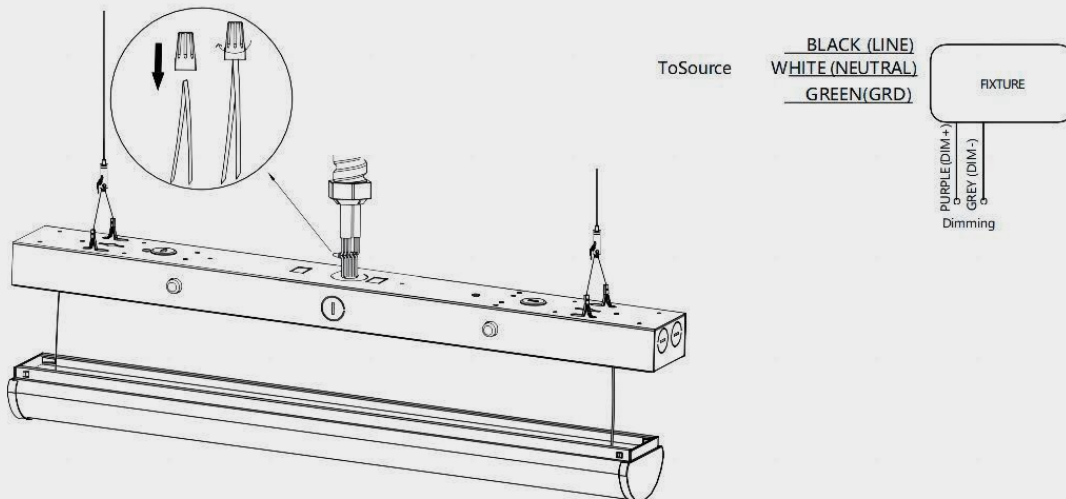

Caution:

The Linear Strips can be connected
Max. 450W.

Max. Connection:
4FT: 10pcs
8FT: 5pcs

Use a link-able connector to connect two fixtures if row connection, keep the row connection is on the straight.

Ceiling Installation Instruction

1. Punch a hole on the wall and put the expansion tube inside.

4FT: LF=36.22"

8FT: LF=83.38"

LED LINEAR STRIP

2. Make sure the power is off and wiring by using wire nuts.

3. Secure the fixture on the wall and lock it in tight.

4. Press upward the cover and lock it with springs tightly which located into the fixture.

5. The installation completed.

6. Press the buckle on both sides and remove, if you need to disassemble the cover.

LED LINEAR STRIP

1. Fixing the hook and suspending the lamp.

2. Adjusting the hanging rope length.

3. Adjusting the hanging rope making the LED Strip in a horizontal state.

4. Make sure the power is off and wiring by using wire nuts.